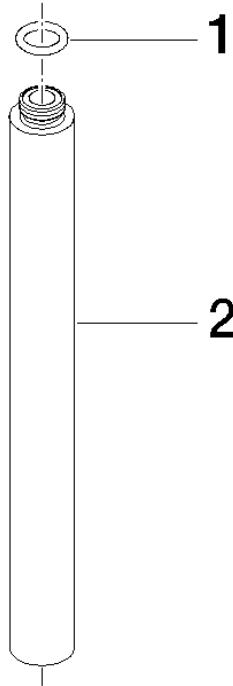

Extension for shower with fixed riser 200 mm - Durabronss (23kt Gold)

IMO

12 120 970

	Durabronss (23kt Gold)	12 120 970-09
	Brushed Light Gold	12 120 970-27

Fits: IMO, LULU, MADISON, MEM, TARA, CL.1, LISSÉ, VAIA, META, CYO

Extension for shower with fixed riser 200 mm - Durabronze (23kt Gold)

IMO

12 120 970

12 120 970

mm [inches]

12 120 970

Parts for other finishes can be found here: [Brushed Light Gold](#)

Spare parts list

No.	Item Number	Name	Quantity used	Delivery time
1	90 14 10 011 00 90	seal	1	2
2	09 24 04 180-09	extension	1	60