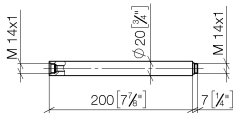

Extension for shower with fixed riser 200 mm - Durabronss (23kt Gold)

IMO

12 120 970

	Durabronss (23kt Gold)	12 120 970-09
	Brushed Light Gold	12 120 970-27

Fits: IMO, LULU, MADISON, MEM, TARA, CL.1, LISSÉ, VAIA, META, CYO

Extension for shower with fixed riser 200 mm - Durabronze (23kt Gold)

IMO

12 120 970

12 120 970

mm [inches]

12 120 970

Parts for other finishes can be found here: [Brushed Light Gold](#)

Spare parts list

No.	Item Number	Name	Quantity used	Delivery time
1	90 14 10 011 00 90	seal	1	2
2	09 24 04 180-09	extension	1	60